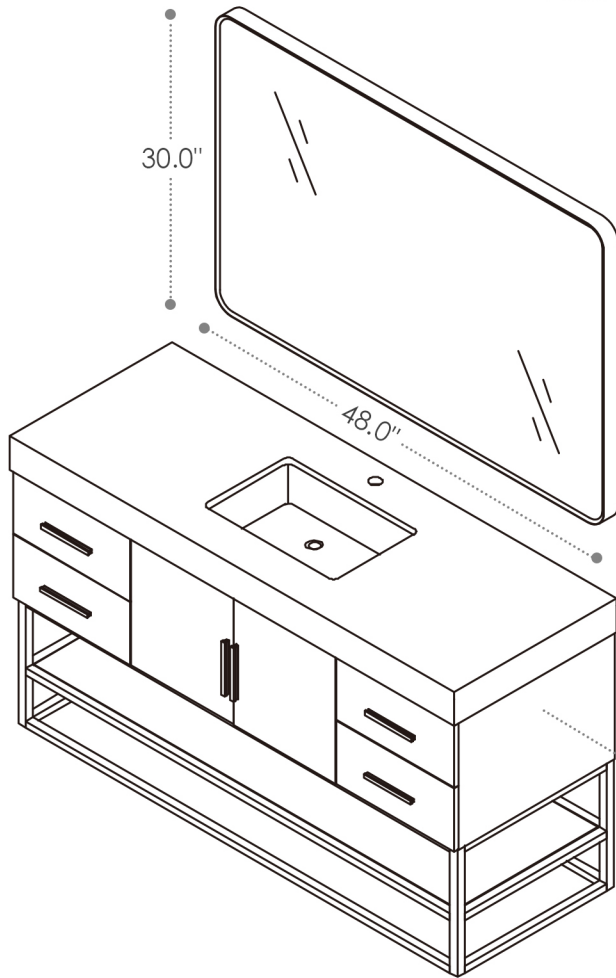

ALTAIR

FASHION BATHROOM LIFE

Altair Design, Inc.

Bianco

60"W x 22"D
Bathroom Vanity

60"W x 22"D x 34"H inches

INSTALLATION SPECIFICATION

Item#	552060SB		
Color	Light Brown		
Overall Dimension	60 in W x 22 in D x 34 in H		
Vanity Material	Solid wood and long-lasting plywood		
Hardware Finish	Zinc Alloy Matte Black		
Number of Door	2 soft-closing doors		
Number of Drawers	4 soft-closing drawers		
Metal Base Material	Iron (Matte Black)		
Countertop Material	Composite Stone - White	Shape	Rectangular
Top Thickness	4 inch	Installation Type	Freestanding
Assembly Required	No	Backsplash Height	Not included
Faucet Hole Spacing(in.)	Single Hole	Sink	Single Undermount Sink

All measurements are approximate. Measurements may vary +/- 1/2".
Does not include faucet, drain assembly, P-trap